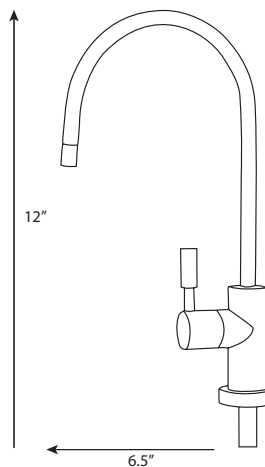

Neck swivels 360 degrees

3" Chrome plated mounting shank

Replaces most brands of faucets

888 Series Point of Use Faucet

MODEL #	DESCRIPTION
8883CP	Chrome Long Reach Faucet
8883NP	Brushed Nickel Long reach Faucet
8883WE	White Long reach Faucet
8883IY	Ivory (Biscuit) Long reach Faucet
8883BK	Black Long reach Faucet
8883ORB	Oil Rubbed Bronze Long reach Faucet
8883AW	Antique Wine Long reach Faucet

FAUCET SPECIFICATIONS:

Material: Lead free brass
Operating Pressure: 5 - 85 psi
Operating Temp: 34 - 120 Degrees

FAUCET ACCESSORIES:

3" Faucet Extension
Rebuild Kit
Hardware / install kit
3/8" Tubing Faucet Adapter