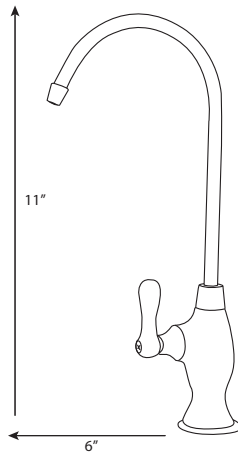

FAUCET ACCESSORIES:

3" Faucet Extension
Rebuild Kit
Hardware / install kit
3/8" Tubing Faucet Adapter

B&R
INDUSTRIES

Professional Water Treatment
480.898.0008 • Fax 480.898.0113
ultimawater.com